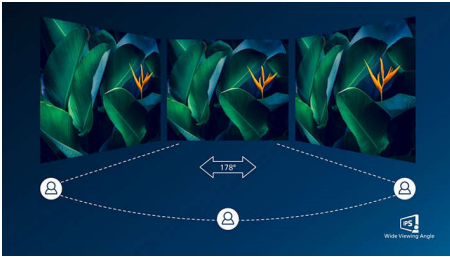

LCD monitor
V Line 27" (68.6 cm), 1920 x 1080 (Full HD)

Highlights

IPS technology

IPS displays use an advanced technology which gives you extra wide viewing angles of 178/178 degree, making it possible to view the display from almost any angle. Unlike standard TN panels, IPS displays gives you remarkably crisp images with vivid colors, making it ideal not only for Photos, movies and web browsing, but also for professional applications which demand color accuracy and consistent brightness at all times.