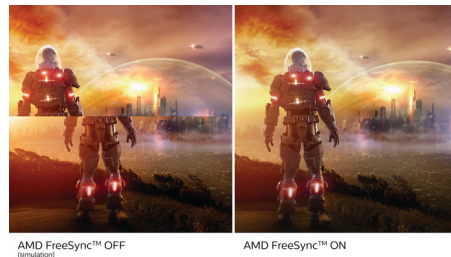

Ultra-smooth gaming

Gaming shouldn't be a choice between choppy gameplay or broken frames. With the new Philips monitor it doesn't have to be. Get fluid, artifact-free performance at virtually any framerate with AMD FreeSync™ technology, smooth quick refresh and ultra-fast response time.