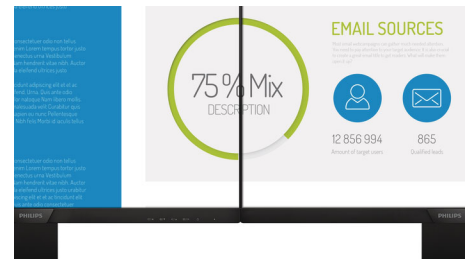

UltraNarrow Border

The new Philips displays feature ultra-narrow borders which allow for minimal distractions and maximum viewing size. Especially suited for multi-display or tiling setup like gaming, graphic design and professional applications, the ultra-narrow border display gives you the feeling of using one large display.