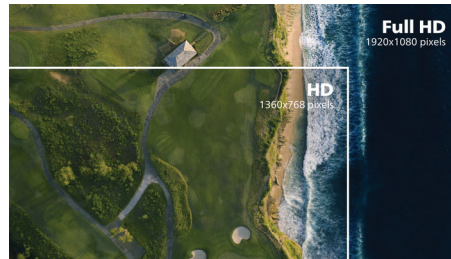

16:9 Full HD display

Picture quality matters. Regular displays deliver quality, but you expect more. This display features enhanced Full HD 1920 x 1080 resolution. With Full HD for crisp detail paired with high brightness, incredible contrast and realistic colors expect a true to life picture.