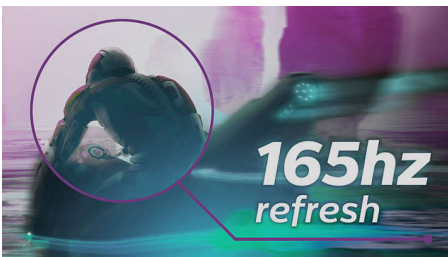

165Hz Gaming

You play intense, competitive gaming. You demand display with lag free, ultra-smooth images. This Philips display redraws the screen image up-to 165 times per second, effectively faster than a standard display. A lower frame rate can make enemies appear to jump from spot to spot on the screen, making them difficult targets to hit. With 165Hz frame rate, you get those critical missing images on the screen which shows enemy movement in ultra-smooth motion so you can easily target them. With ultra-low input lag and no screen tearing, this Philips display is your perfect gaming partner