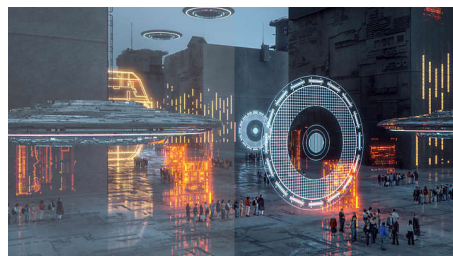

SmartImage Game mode

The new Philips gaming display has quick access OSD fine tuned for gamers, offering you

multiple options. "FPS" mode (First person shooting) improves dark themes in games, allowing you to see hidden objects in dark areas. "Racing" mode adapts display with fastest response time, high color, along with image adjustments. "RTS" mode (Real time strategy) has a special SmartFrame mode which enables highlighting of specific area and allows for size and image adjustments. Gamer 1 and Gamer 2 enable you to save personal customized settings based on different games, ensuring best performance.