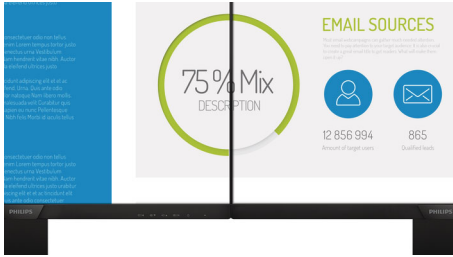

Philips
Full HD LCD monitor

V Line

25 (24.5" / 62.2 cm diag.)
1920 x 1080 (Full HD)

253V7LSB

Vivid, crisp images, from edge-to-edge

A perfect all around display with stunning images that stretch from edge-to edge, made easy on the eyes, in a compact slim design.

Vivid pictures every time

- Narrow border display for a seamless appearance
- LED technology for brilliant colors and energy efficiency
- 16:9 Full HD display for crisp detailed images
- SmartContrast for rich black details
- SmartImage presets for easy optimized image settings

PHILIPS

Full HD LCD monitor
V Line 25 (24.5" / 62.2 cm diag.), 1920 x 1080 (Full HD)

253V7LSB/01

Highlights

UltraNarrow Border

The new Philips displays feature ultra-narrow borders which allow for minimal distractions and maximum viewing size. Especially suited for multi-display or tiling setup like gaming, graphic design and professional applications, the ultra-narrow border display gives you the feeling of using one large display.