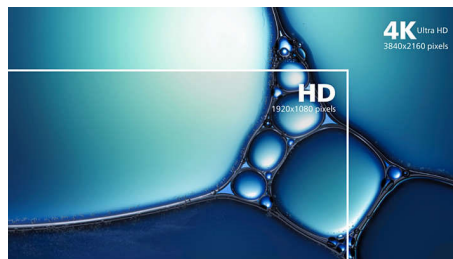

UltraClear 4K UHD Resolution

These Philips displays utilize high performance panels to deliver UltraClear, 4K UHD (3840 x 2160) resolution images. Whether you are demanding professional requiring extremely

558M1RY/27

detailed images for CAD solutions, using 3D graphics applications or a financial wizard working on huge spreadsheets, Philips displays will make your images and graphics come alive.