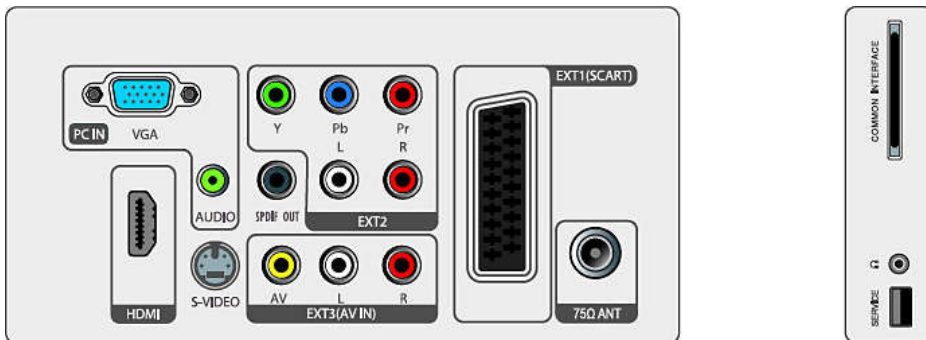

## Accessories

- Included accessories: Table top stand, Quick start guide, User Manual, Remote Control, VGA cable, Audio Cable, Power cord

Issue date 2024-03-24

Version: 2.0.3

EAN: 87 12581 56150 5

© 2024 Koninklijke Philips N.V.  
All Rights reserved.