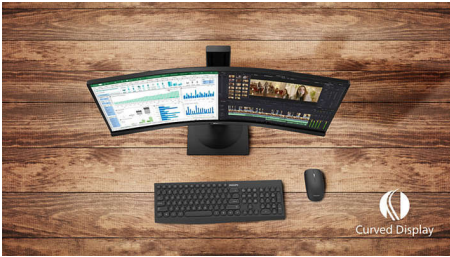

Philips
Curved LCD monitor with
Ultra Wide-Color

E Line

32 (31.5" / 80 cm diag.)
1920 x 1080 (Full HD)

328E8QJAB5

Ultra-curved, ultra-colorful

Colors like you've never seen before. This brilliant wide-view curved Full HD display with an ultra-wide color range, offers fast action with true-to-life colors for a completely immersive experience.

Features designed for you

- DisplayPort connection for maximum visuals
- HDMI-ready for Full HD entertainment
- Built-in stereo speakers for multimedia

Curved design inspired by the world around us

- Curved display design for more immersive experience

Superb Picture Quality

- SmartContrast for deep black level details
- 16:9 Full HD display for crisp detailed images
- Less eye fatigue with Flicker-free technology
- VA display delivers awesome images with wide viewing angles
- Ultra Wide-Color wider range of colors for a vivid picture
- SmartImage game mode optimized for gamers
- Effortlessly smooth gameplay with AMD FreeSync™ technology

PHILIPS

Curved LCD monitor with Ultra Wide-Color
E Line 32 (31.5" / 80 cm diag.), 1920 x 1080 (Full HD)

328E8QJAB5/89

Highlights

Curved display design

Desktop monitors offer a personal user experience, which suits a curve design very well. The curved screen provides a pleasant yet subtle immersion effect, which focuses on you at the center of your desk.