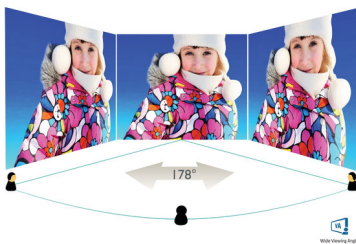

VA display

Philips VA LED display uses an advanced multi-domain vertical alignment technology which gives you super-high static contrast ratios for extra vivid and bright images. While standard office applications are handled with ease, it is especially suitable for photos, web-browsing, movies, gaming, and demanding graphical

applications. It's optimized pixel management technology gives you 178/178 degree extra wide viewing angle, resulting in crisp images.