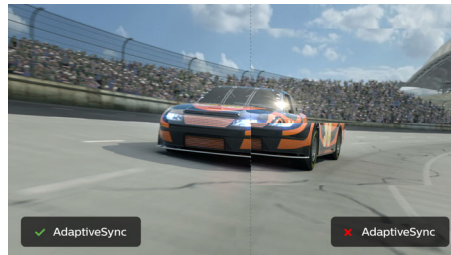

Adaptive-Sync technology

Gaming shouldn't be a choice between choppy gameplay or broken frames. Get fluid, artifact-free performance at virtually any framerate with Adaptive-Sync technology, smooth quick refresh and ultra-fast response time.