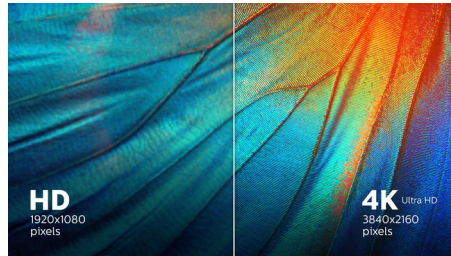

UltraClear 4K UHD Resolution

These Philips displays utilize high performance panels to deliver UltraClear, 4K UHD (3840 x 2160) resolution images. Whether you are demanding professional requiring extremely detailed images for CAD solutions, using 3D graphics applications or a financial wizard working on huge spreadsheets, Philips displays will make your images and graphics come alive.