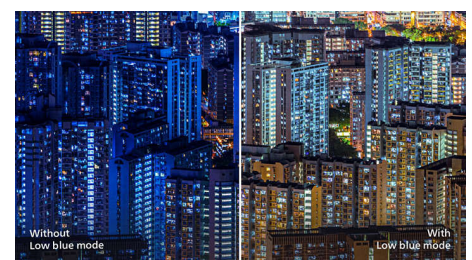

LowBlue Mode

Studies have shown that just as ultra-violet rays can cause eye damage, shortwave length blue light rays from LED displays can cause eye damage and affect vision over time. Developed for wellbeing, Philips LowBlue Mode setting uses a smart software technology to reduce harmful shortwave blue light.