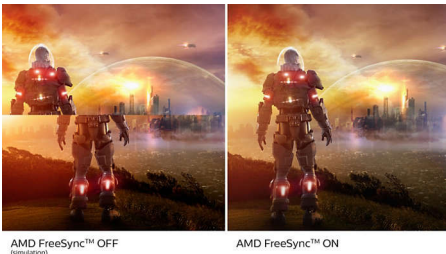

AMD FreeSync™ Premium

Gaming shouldn't be a choice between choppy gameplay or broken frames. AMD FreeSync™ Premium equips serious gamers with a fluid, tear-free gameplay experience at peak performance. There are no compromises, game confidently with a high refresh rate, low framerate compensation, and low latency.

VESA ClearMR 8000

Previously, methods to test blurry imagery were measured through MRPT. VESA Certified ClearMR acts as an alternative to MRPT and blur is tested with a digital high-speed camera. For monitors that are sent in