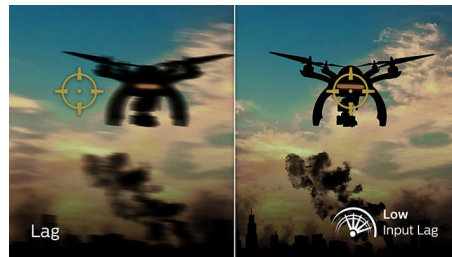

Low input lag

Input lag is the amount of time that elapses between performing an action with connected devices and seeing the result on screen. Low input lag reduces the time delay between entering a command from your devices to monitor, greatly improve on playing twitch-sensitive video games, particularly important to whom plays fast-paced, competitive games.