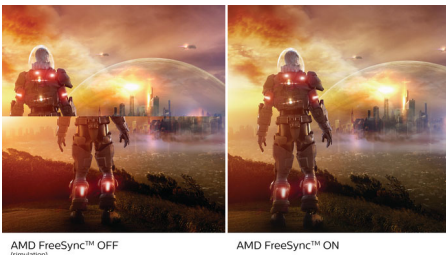

Ultra-smooth gaming

Gaming shouldn't be a choice between choppy gameplay or broken frames. With the new Philips monitor it doesn't have to be. Get fluid, artifact-free performance at virtually any framerate with AMD FreeSync™ technology, smooth quick refresh and ultra-fast response time.