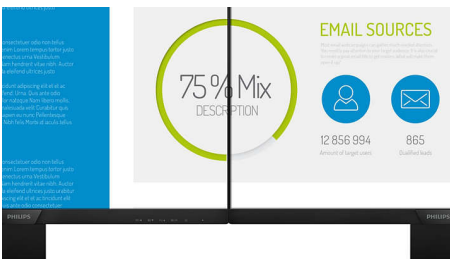

UltraNarrow Border

The new Philips displays feature ultra-narrow borders which allow for minimal distractions

and maximum viewing size. Especially suited for multi-display or tiling setup like gaming, graphic design and professional applications, the ultra-narrow border display gives you the feeling of using one large display.