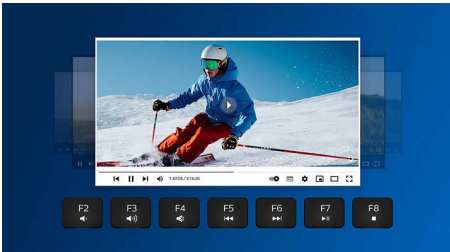

Multi-media shortcuts

With these multi-media shortcuts, you can easily switch to music, volume or video play by a simple click.