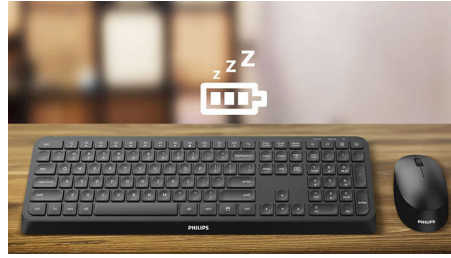

Intelligent power saving

With the intelligent power-saving function, this combo can go into standby and therefore save power when not in use.