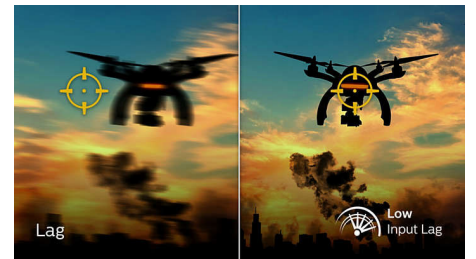

Low Input Lag

Input lag is the amount of time that elapses between performing an action with connected devices and seeing the result on screen. Low input lag reduces the time delay between entering a command from your devices to monitor, greatly improve on playing twitch-sensitive video games, particularly important to whom plays fast-paced, competitive games.