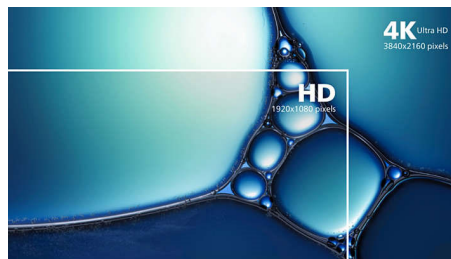

UltraClear 4K UHD Resolution

These Philips displays utilize high performance panels to deliver UltraClear, 4K UHD (3840 x 2160) resolution images. Whether you are demanding professional requiring extremely

detailed images for CAD solutions, using 3D graphics applications or a financial wizard working on huge spreadsheets, Philips displays will make your images and graphics come alive.