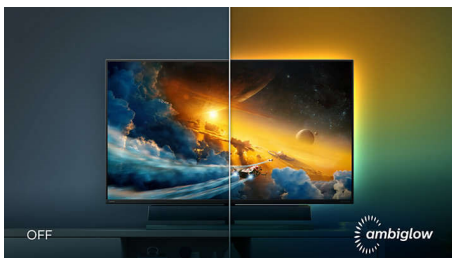

4K HDR display with Ambiglow
Momentum 55" (139.7 cm), 3840 x 2160 (4K UHD)

558M1RY/69

Highlights

Sound by Bowers & Wilkins

Six sound modes to optimize your gaming, viewing or listening experience. Sport & Racing: Create a realistic, being-there experience when enjoying sports or racing games. RPG and Adventure: Immerse yourself in spacious and atmospheric sound. Shooting and Action: Experience punchy, impactful sound for maximum excitement and realism. Movie Watching: Enhance movie soundtracks for an immersive, cinematic listening experience. Music: True Sound by Bowers & Wilkins, delivering the performance as the artist intended. Personal: Access the EQ menu to adjust the sound to your specific requirements.

Kvadrat speaker fabric

Sound this perfect should be heard with no obstructions. The soundbar on this Philips display is covered with a premium speaker fabric created by high-end manufacturer Kvadrat. This beautiful wool-blend material is acoustically transparent, allowing every scintillating detail to flow freely from the speaker into the room.

Ambiglow technology

Ambiglow adds a new dimension to your viewing experience. The innovative Ambiglow technology enhances the content on the screen by creating a halo of light from the monitor. Its fast processor analyses the incoming image content and continuously adapts the color and brightness of the emitted

light to match the image. Especially suited for watching movies, sports or playing games, Philips Ambiglow offers you a unique and immersive viewing experience.