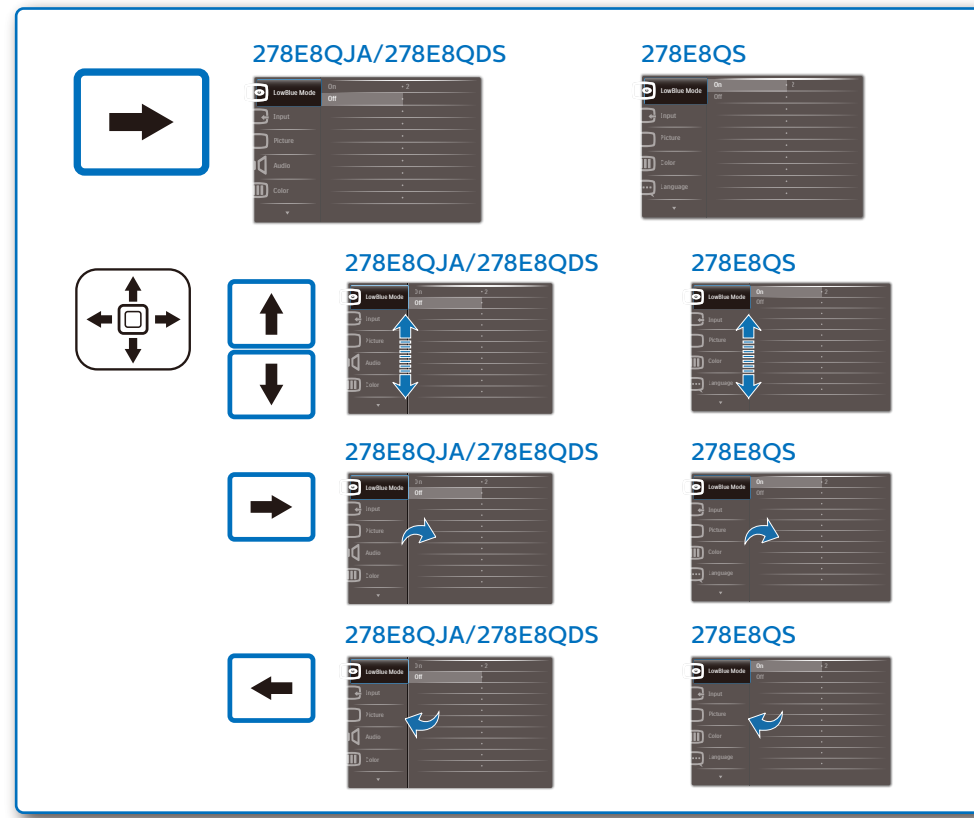

GRAPHIC DEVELOPMENT MMD	
Product name	278E8Q-QSG
Project name	278E8Q-QSG
Project no.	
Finishing	Folded sheet
Scale	1:1
Size Speads	594 (W) x 210 (H) m. m
Size	148.5 (W) x 210 (H) mm
Operator(s)	
Date amended	Jul. 21, 2016
VERSION No.	13
APPROVAL	
QC Lithographer	
Product Manager	
Date Check	
ARTW ORK DOCUMENT	
Paper	80gsm White, woodfree coated
Numbers of colours	2C2C
Pantone 300c	
Spotcolor	
Aftertreatment	
<input type="checkbox"/> Cropping	
<input type="checkbox"/> Coating	
<input type="checkbox"/> Varnishing	
<input type="checkbox"/> Embossing	
<input type="checkbox"/> Cuttingguide	
<input type="checkbox"/> Die-cut	
<input type="checkbox"/> Binding	
<input type="checkbox"/> Glue	