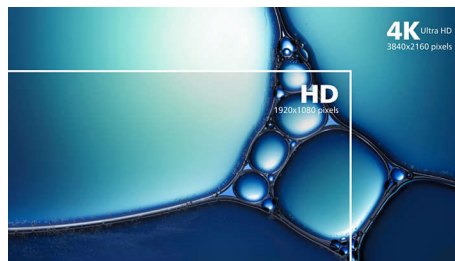

UltraClear 4K UHD Resolution

These Philips displays utilize high performance panels to deliver UltraClear, 4K UHD (3840 x 2160) resolution images. Whether you are demanding professional requiring extremely

558M1RY/27

detailed images for CAD solutions, using 3D graphics applications or a financial wizard working on huge spreadsheets, Philips displays will make your images and graphics come alive.