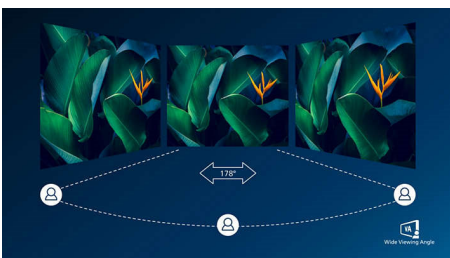

PHILIPS

Curved LCD monitor with Ultra Wide-Color
E Line 27" (68.6 cm), 1920 x 1080 (Full HD)

278E8QJAW/75

Highlights

Curved display design

Desktop monitors offer a personal user experience, which suits a curve design very well. The curved screen provides a pleasant yet subtle immersion effect, which focuses on you at the center of your desk.

VA display

Philips VA LED display uses an advanced multi-domain vertical alignment technology which

gives you super-high static contrast ratios for extra vivid and bright images. While standard office applications are handled with ease, it is especially suitable for photos, web-browsing, movies, gaming, and demanding graphical applications. It's optimized pixel management technology gives you 178/178 degree extra wide viewing angle, resulting in crisp images.