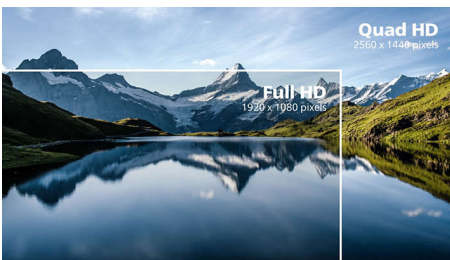

Imagini de claritate excepțională

Aceste ecrane Philips oferă imagini de o claritate excepțională, cu rezoluție Quad HD de 2560 x 1440 sau 2560 x 1080 de pixeli. Utilizând panouri de înaltă performanță cu o densitate mare a numărului de pixeli, susținute de surse cu lățime mare de bandă precum USB-C, Displayport, HDMI, aceste afișaje noi vor trezi la viață imaginile și elementele grafice. Fie că ești un specialist exigent care necesită informații extrem de detaliate pentru soluții

CAD-CAM, utilizezi aplicații grafice 3D sau ești un expert financiar care lucrează pe foi de calcul enorme, afișajele Philips îți vor oferi imagini de o claritate excepțională.