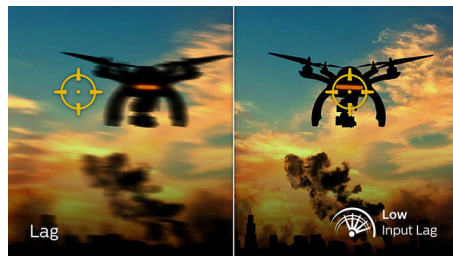

Low Input Lag

Input lag is the amount of time that elapses between performing an action with connected devices and seeing the result on screen. Low input lag reduces the time delay between entering a command from your devices to monitor, greatly improve on playing twitch-sensitive video games, particularly important to whom plays fast-paced, competitive games.

275M2CRP/71