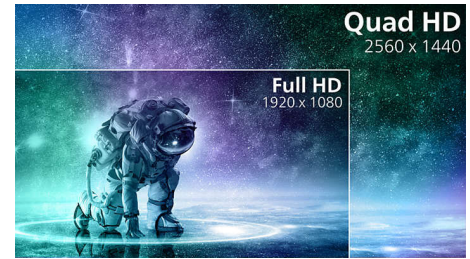

Crystalclear images

These Philips screens deliver Crystalclear, Quad HD 2560x1440 or 2560x1080 pixel images. Utilizing high performance panels with high density pixel count, enabled by high bandwidth sources like USB-C, Displayport, HDMI, these new displays will make your images and graphics come alive. Whether you are demanding professional requiring extremely detailed information for CAD-CAM solutions, using 3D graphic applications or a financial wizard working on huge spreadsheets, Philips displays will give you Crystalclear images.