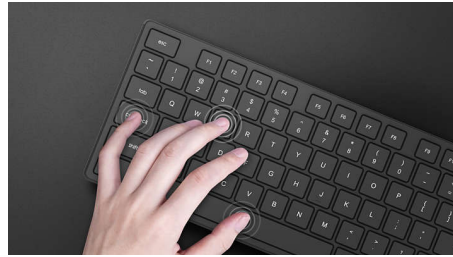

50 million keystroke lifespan

How long does it take to get to 50 million keystrokes? A long time. Familiar and reliable this keyboard is built to last for many years of fast action.