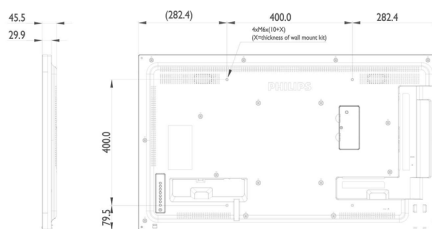

Supported Display Resolution

- Computer formats: 1920 x 1080, 60Hz, 1440 x

- 900, 60Hz, 1366 x 768, 60Hz, 1360 x 768, 60Hz, 1280 x 800, 60Hz, 1280 x 768, 60Hz, 1024 x 768, 60Hz, 800 x 600, 56, 60, 72, 75Hz, 640 x 480, 60, 67, 72, 75Hz
- Video formats: 1080p, 50, 60Hz, 1080i, 50, 60Hz, 720p, 50, 60Hz, 576i, 50Hz, 576p, 50Hz, 480p, 60Hz, 480i, 60Hz

Dimensions

- Set Width: 965.00mm mm
- Product weight: 10.70 kg
- Set Height: 559.30 mm
- Set Depth: 45.50 mm
- Set Width (inch): 37.99 inch
- Set Height (inch): 22.02 inch
- Wall Mount: 400 x 400 mm, M6
- Set Depth (inch): 1.79 inch
- Bezel width: 9.6 mm (T/L/R), 15.7 mm (B)
- Product weight (lb): 23.59 lb

Operating conditions

- Altitude: 0 ~ 3000 m
- Temperature range (operation): 0 ~ 40 °C
- MTBF: 50,000 hour(s)
- Relative humidity: 20 ~ 80 %
- Temperature range (storage): -20 ~ 60 °C

Multimedia Applications

- USB Playback Video: MKV, MP4, TS, 3GP, AVI, FLV, MOV
- USB Playback Picture: BMP, GIF, JPEG, JPG, PDF, PNG
- USB Playback Audio: AAC, M4A, MP3, WMA, MP1, MP2

Internal Player

- CPU: Quad Core Cortex A9 1.8GHz
- GPU: ARM Mali400 Quad Core 533MHz
- Memory: 2GB DDR3
- Storage: 16GB EMMC

Accessories

- Included accessories: Remote Control, Batteries for remote control, Quick start guide, RS232 cable, AC Power Cord
- Included Accessories: Edge Alignment Kit (1)-2pcs, Edge Alignment Kit (2)-1pcs, RS232 daisy-chain cable, Logo guide, Thumb Screw (x8)
- Stand: Universal Stand (Large Size) (Optional)

Issue date 2024-03-23

Version: 9.0.1

EAN: 87 12581 74101 3

© 2024 Koninklijke Philips N.V.
All Rights reserved.

Specifications are subject to change without notice.
Trademarks are the property of Koninklijke Philips N.V.
or their respective owners.

www.philips.com