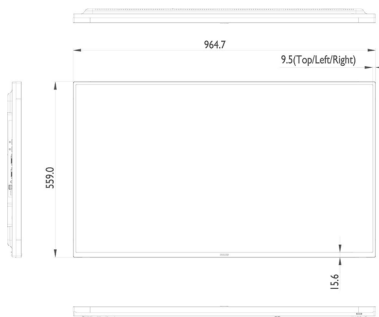

Supported Display Resolution

- Computer formats: 1920 x 1080, 60Hz, 1440 x

- 900, 60Hz, 1366 x 768, 60Hz, 1360 x 768, 60Hz, 1280 x 800, 60Hz, 1280 x 768, 60Hz, 1024 x 768, 60Hz, 800 x 600, 56, 60, 72, 75Hz, 640 x 480, 60, 67, 72, 75Hz
- Video formats: 1080p, 50, 60Hz, 1080i, 50, 60Hz, 720p, 50, 60Hz, 576i, 50Hz, 576p, 50Hz, 480p, 60Hz, 480i, 60Hz

Dimensions

- Set Width: 965.00mm mm
- Product weight: 10.70 kg
- Set Height: 559.30 mm
- Set Depth: 45.50 mm
- Set Width (inch): 37.99 inch
- Set Height (inch): 22.02 inch
- Wall Mount: 400 x 400 mm, M6
- Set Depth (inch): 1.79 inch
- Bezel width: 9.6 mm (T/L/R), 15.7 mm (B)
- Product weight (lb): 23.59 lb

Operating conditions

- Altitude: 0 ~ 3000 m
- Temperature range (operation): 0 ~ 40 °C
- MTBF: 50,000 hour(s)
- Relative humidity: 20 ~ 80 %
- Temperature range (storage): -20 ~ 60 °C

Multimedia Applications

- USB Playback Video: MKV, MP4, TS, 3GP, AVI, FLV, MOV
- USB Playback Picture: BMP, GIF, JPEG, JPG, PDF, PNG
- USB Playback Audio: AAC, M4A, MP3, WMA, MP1, MP2

Internal Player

- CPU: Quad Core Cortex A9 1.8GHz
- GPU: ARM Mali400 Quad Core 533MHz
- Memory: 2GB DDR3
- Storage: 16GB EMMC

Accessories

- Included accessories: Remote Control, Batteries for remote control, Quick start guide, RS232 cable, AC Power Cord
- Included Accessories: Edge Alignment Kit (1)-2pcs, Edge Alignment Kit (2)-1pcs, RS232 daisy-chain cable, Logo guide, Thumb Screw (x8)
- Stand: Universal Stand (Large Size) (Optional)

Issue date 2024-03-23

Version: 9.0.1

EAN: 87 12581 74101 3

© 2024 Koninklijke Philips N.V.
All Rights reserved.

Specifications are subject to change without notice.
Trademarks are the property of Koninklijke Philips N.V.
or their respective owners.

www.philips.com