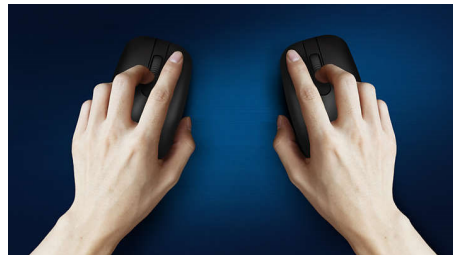

- Keys last millions of keystrokes for durability
- Water-resistant design for cleaning and occasional spills

Comfortable, accurate control

- Ambidextrous shape feels good in right or left hand
- Comfortable ergonomic mouse design feels great
- High-definition optical tracking for smooth control

PHILIPS

Keyboard-mouse combo
3 buttons 2.4 GHz Wireless, Optical Sensor

SPT6501B/00

Highlights

Wireless connection

Strong 2.4 GHz plug-and-play wireless for simplicity

Familiar keyboard layout

Familiar layout for easy typing

Thin-profile design

Thin-profile design looks great on your desk

Smooth optical tracking

High-definition optical tracking for smooth control

Comfortable ergonomic design

Comfortable ergonomic mouse design feels great

Ambidextrous mouse design

Ambidextrous shape feels good in right or left hand

Keystrokes for durability

Keys last millions of keystrokes for durability

Water-resistant keys

Life can be messy. With this water-resistant keyboard, the occasional spill or spray is no problem. These keyboards are built to last.