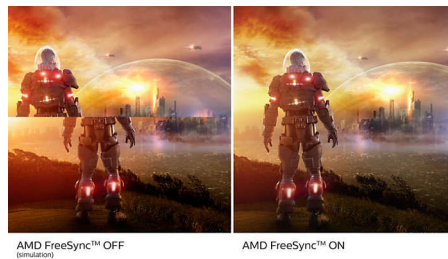

Ultra-smooth gaming

Gaming shouldn't be a choice between choppy gameplay or broken frames. With the new Philips monitor it doesn't have to be. Get fluid, artifact-free performance at virtually any framerate with AMD FreeSync™ technology, smooth quick refresh and ultra-fast response time.