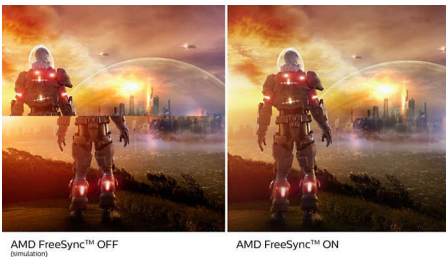

Features designed for you

- Built-in stereo speakers for multimedia
- Less eye fatigue with Flicker-free technology
- LowBlue Mode for easy on-the-eyes productivity

The gaming advantage is yours

- 1ms (MPRT) fast response for crisp image and smooth gameplay
- AMD FreeSync™ Premium; tear free, stutter free, fluid gaming
- SmartImage game mode optimized for gamers
- 144Hz refresh rates for ultra-smooth, brilliant images
- Ultra Wide-Color wider range of colors for a vivid picture

Immersive visuals

- 16:9 Full HD display for crisp detailed images
- SmartContrast for rich black details
- VA display delivers awesome images with wide viewing angles

PHILIPS

Highlights

VA display

Philips VA LED display uses an advanced multi-domain vertical alignment technology which gives you super-high static contrast ratios for extra vivid and bright images. While standard office applications are handled with ease, it is especially suitable for photos, web-browsing, movies, gaming, and demanding graphical applications. It's optimized pixel management technology gives you 178/178 degree extra wide viewing angle, resulting in crisp images.

AMD FreeSync™ Premium

Gaming shouldn't be a choice between choppy gameplay or broken frames. AMD FreeSync™ Premium equips serious gamers with a fluid, tear-free gameplay experience at peak performance. There are no compromises, game confidently with a high refresh rate, low framerate compensation, and low latency.