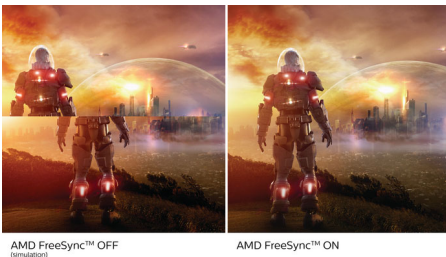

Immersive visuals

- VA display delivers awesome images with wide viewing angles
- 16:9 Full HD display for crisp detailed images
- SmartContrast for rich black details

The gaming advantage is yours

- AMD FreeSync™ Premium; tear free, stutter free, fluid gaming
- 144Hz refresh rates for ultra-smooth, brilliant images
- 1ms (MPRT) fast response for crisp image and smooth gameplay
- SmartImage game mode optimized for gamers
- Ultra Wide-Color wider range of colors for a vivid picture

272E1GAJ/89

Highlights

VA display

Philips VA LED display uses an advanced multi-domain vertical alignment technology which gives you super-high static contrast ratios for extra vivid and bright images. While standard office applications are handled with ease, it is especially suitable for photos, web-browsing, movies, gaming, and demanding graphical applications. It's optimized pixel management technology gives you 178/178 degree extra wide viewing angle, resulting in crisp images.

AMD FreeSync™ Premium

Gaming shouldn't be a choice between choppy gameplay or broken frames. AMD FreeSync™ Premium equips serious gamers with a fluid, tear-free gameplay experience at peak performance. There are no compromises, game confidently with a high refresh rate, low framerate compensation, and low latency.