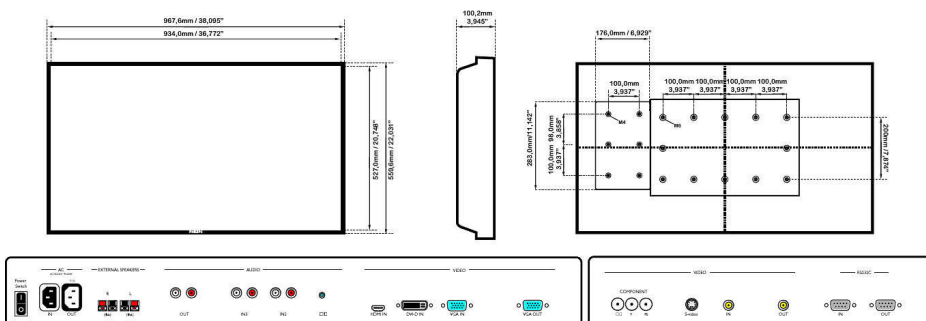

Dimensions

- Bezel thickness: 1.6 cm / 0.63 inch
- Smart Insert mount: 160 x 300 x 55 mm
- Set height (with stand): 606 mm
- Smart insert in inch (WxHxD): 6.30 x 11.81 x 2.17 inch
- Set height (with stand) (inch): 23.9 inch
- Set Width: 968 mm
- Product weight: 37 kg
- Set depth (with stand): 405 mm
- Set Height: 559 mm
- Set Depth: 132 mm
- Set depth (with stand) (inch): 15.9 inch
- Set Width (inch): 38.1 inch
- Set Height (inch): 22 inch
- Wall Mount: 200x200mm, 400x200mm (Set), 100x100mm (Smart insert)
- Set Depth (inch): 5.1 inch
- Product weight (lb): 81.6 lb

Operating conditions

- Temperature range (operation): 0 - 40 °C
- MTBF: 50.000 hour(s)
- Relative humidity: 5 - 90 %

Accessories

- Included accessories: Remote Control, Batteries for remote control, AC Power Cord, VGA cable, User manual on CD-ROM, Quick start guide
- Optional accessories: Fixed wall mount, Flexible wall mount, Ceiling mount

- Stand: BM05211

Miscellaneous

- Bezel: metallic anthracite
- On-Screen Display Languages: English, French, German, Italian, Polish, Turkish, Russian, Simplified Chinese
- Warranty: Europe/North America: 1 year
- Regulatory approvals: CE, RoHS

Issue date 2024-03-24

Version: 3.2.2

EAN: 87 12581 62670 9

© 2024 Koninklijke Philips N.V.
All Rights reserved.

Specifications are subject to change without notice.
Trademarks are the property of Koninklijke Philips N.V.
or their respective owners.

www.philips.com