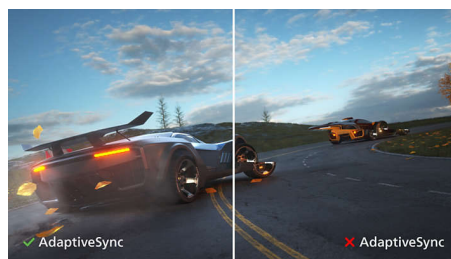

Adaptive-Sync technology

Gaming shouldn't be a choice between choppy gameplay or broken frames. Get fluid, artifact-free performance at virtually any framerate with Adaptive-Sync technology, smooth quick refresh and ultra-fast response time.