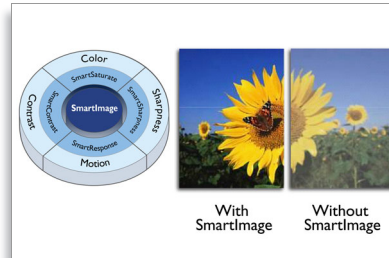

Digital TV tuner

A digital television tuner built into a monitor to receive and display high quality TV signals from various sources.

Full HD LCD display 1920x1080p

The Full HD screen has the widescreen resolution of 1920 x 1080p. This is the highest resolution of HD sources for the best possible picture quality. It is fully future proof as it supports 1080p signals from all sources, including the most recent like Blu-ray and advanced HD game consoles. The signal processing is extensively upgraded to support this much higher signal quality and resolution. It produces brilliant flicker-free progressive scan pictures with superb brightness and colors.

SmartContrast ratio 2000000:1

You want the LCD flat display with the highest contrast and most vibrant images. Philips

advanced video processing combined with unique extreme dimming and backlight boosting technology results in vibrant images. SmartContrast will increase the contrast with excellent blacklevel and accurate rendition of dark shades and colors. It gives a bright, lifelike picture with high contrast and vibrant colors.

SmartPicture

SmartPicture is an exclusive leading edge Philips technology that analyzes the content displayed on your screen and gives you optimized display performance. This user friendly interface allows you to select various modes like Office, Image, Entertainment, Economy etc., to fit the application in use. Based on the selection, SmartPicture dynamically optimizes the contrast, color saturation and sharpness of images and videos for ultimate display performance. The Economy mode option offers you major power savings. All in real time with the press of a single button!