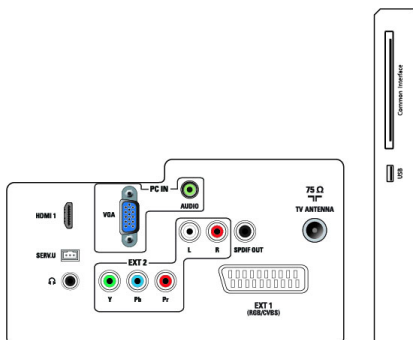

Ukraine

- Other convenience: VESA mount (100x100mm)
- Screen Format Adjustments: Auto (WSS), Movie expand 14:9, Movie expand 16:9, Widescreen, Super Zoom, Subtitle Zoom, 4:3
- SmartPicture: Cinema, Custom, Energy saving, Game, Natural, Photo, Standard, Vivid
- SmartSound: Cinema, Drama, Game, News, Personal, Sports, Standard
- Teletext: 1000 page Smart Text

Stand

- Tilt: 0/+15 degree

Tuner/Reception/Transmission

- Aerial Input: 75 ohm coaxial (IEC75)
- TV system: PAL I, PAL B/G, PAL D/K, SECAM B/G, SECAM D/K, SECAM L/L'
- Video Playback: NTSC, PAL, SECAM
- Tuner Display: PLL
- CI/CI+: yes (Burn CI+ key in set)
- Digital TV: DVB-C, DVB-T
- MHEG-5 v1.06
- MPEG-2, MPEG-4 support
- Tuner bands: Hyperband, S-Channel, UHF, VHF

Connectivity

- Ext @ side: CI+, USB x 1 (JPG/MP3)
- Ext @ rear: D-sub x 1, HDMI (1.4a) x 1, Headphone x 1, PC audio in x 1, Scart x 1, SPDIF out x 1 (RCA), Tuner x 1, YPbPr x 1 + L/R input x 1

Power

- On mode: 25.6W (typ.) / 34W (max)
- Off mode: 0.3W (typ.)
- Standby mode: 0.3W (typ.)
- Ambient temperature: 5 °C to 40 °C
- Mains power: 100-240V, 50/60Hz

Dimensions

- Packaging in mm (WxHxD): 612 x 468 x 117 mm
- Product with stand (mm): 573 x 410 x 174 mm
- Product without stand (mm): 573 x 370 x 39 mm

Weight

- Product with packaging (kg): 4.83 kg
- Product with stand (kg): 3.56 kg
- Product without stand (kg): 3.32 kg

Issue date 2013-04-17

Version: 1.1.2

12 NC: 8670 000 84779
EAN: 87 12581 62595 5

© 2013 Koninklijke Philips Electronics N.V.
All Rights reserved.

Specifications are subject to change without notice.
Trademarks are the property of Koninklijke Philips
Electronics N.V. or their respective owners.

www.philips.com

Accessories

- Included accessories: Power cord, Remote Control (with battery), Quick start guide, User Manual, VGA cable