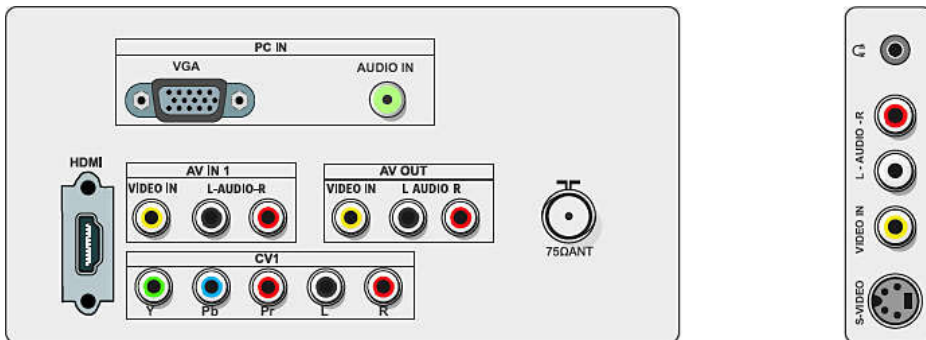

Built-in TV tuner

A television tuner built into a monitor to display television signals as well as computer data.

Specifications

Connectivity

- Signal Input: VGA (Analog), HDMI, PC Audio in
- Other connections: S-Video in, CVBS in, Audio L/R in, Headphone out
- Ext 1: CVBS in, Audio L/R in
- Ext 2: YPbPr in, Audio L/R in
- Ext 3: CVBS out, Audio L/R out

Convenience

- Ease of Installation: Automatic Tuning System (ATS), Plug & Play
- Other convenience: VESA mount (100x100mm)
- Ease of Use: On Screen Display, Program List, Side Control
- Screen Format Adjustments: Widescreen, Normal, Zoom 1, Zoom 2
- Remote control: 230T1 Remote control
- Smart mode: Movie, Standard, Personal, Vivid, Eco
- SmartSound: Music, Speech, Personal
- On-Screen Display languages: English, Simplified Chinese

Weight

- Product with packaging (kg): 7.59 kg
- Product with stand (kg): 5.53 kg
- Product without stand (kg): 5.35 kg

Tuner/Reception/Transmission

- Aerial Input: 75 ohm coaxial (IEC75)
- TV system: PAL I, PAL B/G, PAL D/K
- Video Playback: NTSC, PAL
- Tuner Display: PLL

Accessories

- Included accessories: Table top stand, Power cord, Quick start guide, User Manual, Remote Control, Batteries for remote control

Issue date 2024-03-24

Version: 4.1.3

EAN: 87 12581 50496 0

© 2024 Koninklijke Philips N.V.
All Rights reserved.