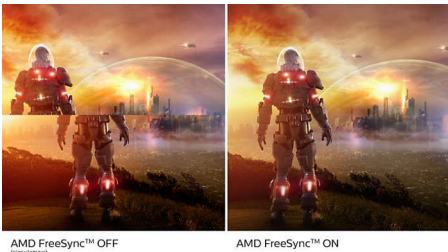

AMD FreeSync™ Premium

Gaming shouldn't be a choice between choppy gameplay or broken frames. AMD FreeSync™ Premium equips serious gamers with a fluid, tear-free gameplay experience at peak performance. There are no compromises, game confidently with a high refresh rate, low framerate compensation, and low latency.