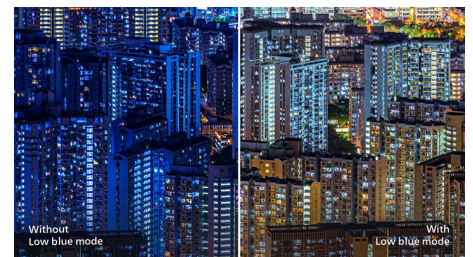

LowBlue Mode

Studies have shown that just as ultra-violet rays can cause eye damage, shortwave length blue light rays from LED displays can cause eye damage and affect vision over time. Developed for wellbeing, Philips LowBlue Mode setting uses a smart software technology to reduce harmful shortwave blue light.