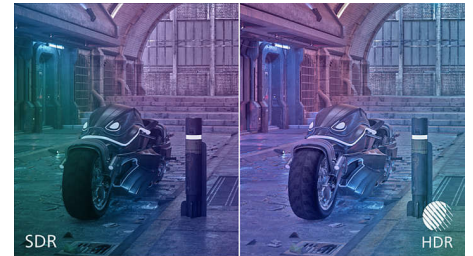

High Dynamic Range (HDR)

High Dynamic Range delivers a dramatically different visual experience. With astonishing brightness, incomparable contrast and captivating color, images come to life with much greater brightness while also featuring much deeper, more nuanced darks. It renders a fuller palette of rich new colors never before seen on display, giving you a visual experience that engages your senses and inspires emotions.