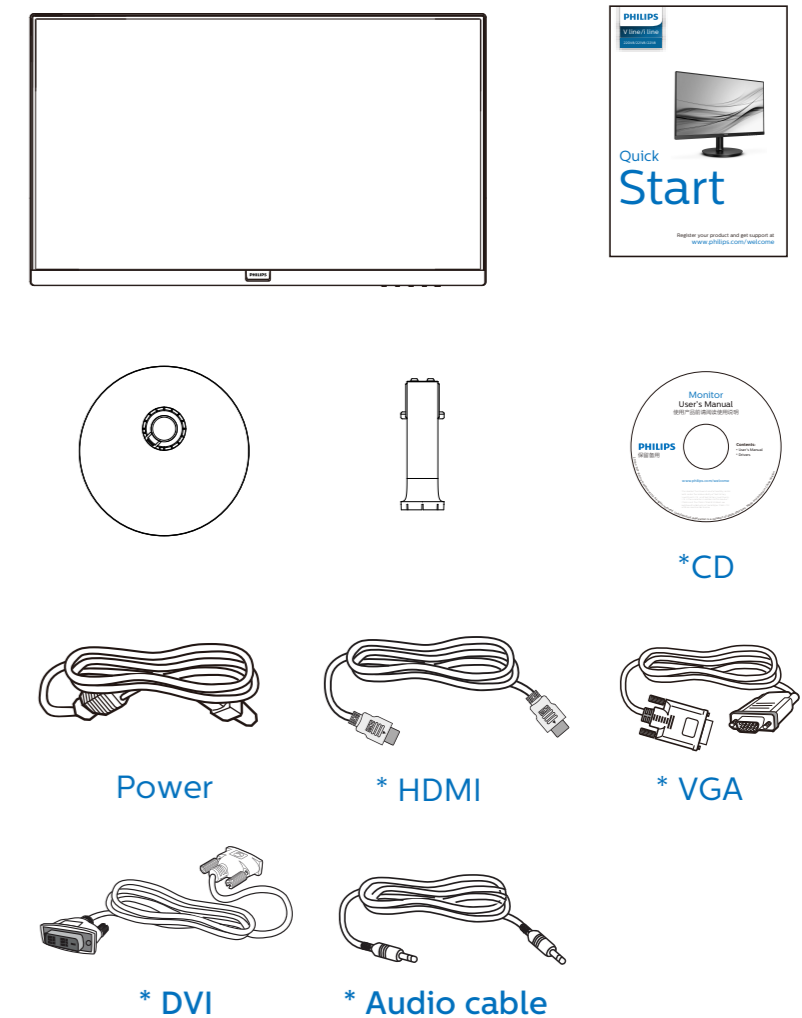

HDMI
HDMI trademark and related patents on technologies belong to their respective owners.

PHILIPS
V line/i line
220V8/221V8/221i8

Quick Start

Register your product and get support at
www.philips.com/welcome

*Different according to region
Display design may differ from that illustrated

1

2

220V8

221V8/221i8

221V8A

3