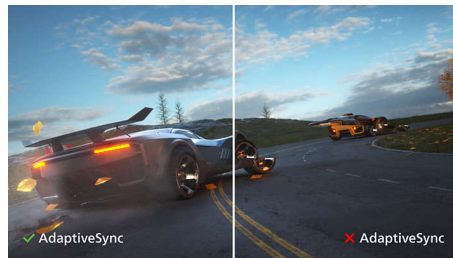

Adaptive-Sync technology

Gaming shouldn't be a choice between choppy gameplay or broken frames. Get fluid, artifact-free performance at virtually any framerate with Adaptive-Sync technology, smooth quick refresh and ultra-fast response time.