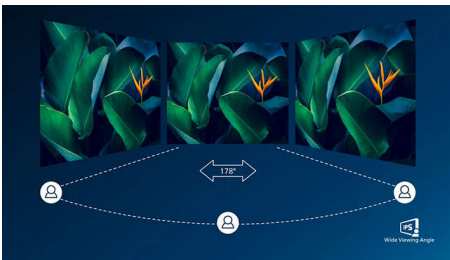

LCD monitor with USB-C
E Line 24 (23.8" / 60.5 cm diag.), 1920 x 1080 (Full HD)

243E1EW/69

Highlights

USB-C connectivity

This Philips monitor features a built-in USB-C connector which meets USB Power Delivery standard. With intelligent and flexible power management, you can power charge your compatible device directly from the monitor using a single USB-C cable. Its slim, reversible USB-C allows for easy connection, you can watch high resolution video from your laptop.

IPS technology

IPS displays use an advanced technology which gives you extra wide viewing angles of 178/178 degree, making it possible to view the display from almost any angle. Unlike standard TN panels, IPS displays gives you remarkably crisp images with vivid colors, making it ideal not only for Photos, movies and web browsing, but also for professional applications which demand color accuracy and consistent brightness at all times.