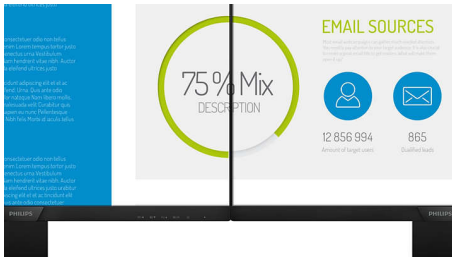

Philips
Full HD LCD monitor

V Line

25 (24.5" / 62.2 cm diag.)
1920 x 1080 (Full HD)

253V7LSB

Vivid, crisp images, from edge-to-edge

A perfect all around display with stunning images that stretch from edge-to edge, made easy on the eyes, in a compact slim design.

Vivid pictures every time

- SmartContrast for rich black details
- 16:9 Full HD display for crisp detailed images
- SmartImage presets for easy optimized image settings
- Narrow border display for a seamless appearance
- LED technology for brilliant colors and energy efficiency

PHILIPS

Full HD LCD monitor
V Line 25 (24.5" / 62.2 cm diag.), 1920 x 1080 (Full HD)

253V7LSB/01

Highlights

UltraNarrow Border

The new Philips displays feature ultra-narrow borders which allow for minimal distractions and maximum viewing size. Especially suited for multi-display or tiling setup like gaming, graphic design and professional applications, the ultra-narrow border display gives you the feeling of using one large display.

Picture/Display

- Panel Size: 24.5 inch / 62.2 cm
- Aspect ratio: 16:9
- LCD panel type: TFT-LCD (TN)
- Backlight type: W-LED system
- Pixel pitch: 0.280 x 0.280 mm
- Optimum resolution: 1920 x 1080 @ 60 Hz
- Brightness: 250 cd/m²
- Display colors: 16.7 M
- Contrast ratio (typical): 1000:1
- SmartContrast: 10,000,000:1
- Response time (typical): 5 ms
- Viewing angle: 170° (H) / 160° (V), @ C/R > 10
- Effective viewing area: 543.75 (H) x 302.62 (V)
- Scanning Frequency: 30 - 83 kHz (H) / 50 - 76 Hz (V)
- sRGB
- Flicker-free
- Pixel Density: 90 PPI
- LowBlue Mode
- EasyRead
- Adaptive sync