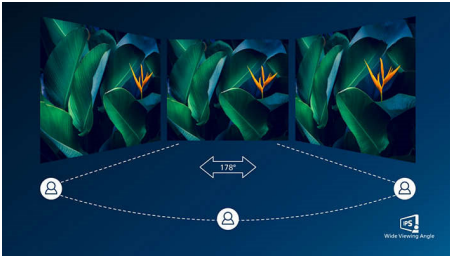

PHILIPS

LCD monitor
E Line 27" (68.6 cm), 2560 x 1440 (QHD)

275E1S/75

Highlights

IPS technology

IPS displays use an advanced technology which gives you extra wide viewing angles of 178/178 degree, making it possible to view the display from almost any angle. Unlike standard TN panels, IPS displays gives you remarkably crisp images with vivid colors, making it ideal not only for Photos, movies and web browsing, but also for professional applications which demand color accuracy and consistent brightness at all times.