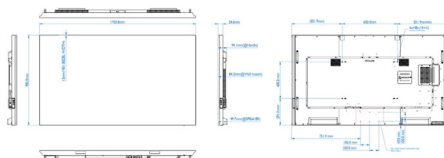

Operating conditions

- Temperature range (operation): 0 ~ 40 °C
- Temperature range (storage): -20 ~ 60 °C
- Relative humidity: 20 ~ 80%(operating), 5 ~ 95%(storage) %
- Altitude: 0 ~ 3000 m
- MTBF: 50,000 hour(s)

Sound

- Built-in speakers: 2 x 20W RMS

Accessories

- Included Accessories: Philips logo (x1), RS232 Daisy chain cable (x1), Cleaning cloth (x1), DVI - I Cable (1.8m) (x1), HDMI Cable (3m) (x1), IR sensor cable (1.8 m) (x1), M2 Screw (x2), M3 screw (x2), Power cable (x3), Touch Pen (x2), USB A to B cable (3m) (x1), USB Cover (x1), AAA batteries (x1), HDMI transmitter (x2), Quick start guide (x1), Remote control (x1), RS232 cable (3 m) (x1)

Multimedia Applications

- USB Playback Audio: AAC, M4A, MP3, WMA
- USB Playback Picture: BMP, JPEG, JPG, PNG
- USB Playback Video: ASF, AVI, FLV, MKV, MP4, MPEG, MPG, TS, VOB, WEBM, WMV, DAT

Miscellaneous

- On-Screen Display Languages: English, French, German, Spanish, Polish, Turkish, Russian, Italian, Simplified Chinese, Traditional Chinese, Arabic, Japanese, Danish, Dutch, Finnish, Norwegian, Portuguese, Swedish
- Regulatory approvals: CE, RoHS, CB, CU, EMF, EPA, FCC, Class A, ETL, PSB
- Warranty: 3 year warranty

Internal Player

- CPU: Intel Core i7
- Storage: 256GB eMMC
- GPU: Nvidia GT730
- RAM: 8GB DDR4

Multi-touch Interactivity

- Touch points: 10 simultaneous touch points

Issue date 2022-10-26

Version: 5.1.1

12 NC: 8670 001 67649
EAN: 87 12581 76742 6

© 2022 Koninklijke Philips N.V.
All Rights reserved.

Specifications are subject to change without notice.
Trademarks are the property of Koninklijke Philips N.V.
or their respective owners.

www.philips.com