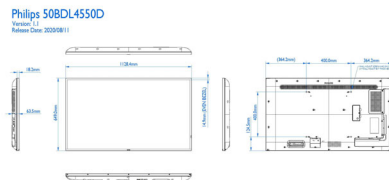

Dimensions

- Set Width: 1128.4 mm
- Product weight: 14.75 kg
- Set Height: 649.0 mm
- Set Depth: 63.5 mm
- Set Width (inch): 44.43 inch
- Set Height (inch): 25.55 inch
- Wall Mount: 400 (H) x 400(V) mm, M6
- Set Depth (inch): 2.50 inch
- Bezel width: 14.9 mm (Even bezel)
- Product weight (lb): 32.52 lb

Operating conditions

- Altitude: 0 ~ 3000 m
- Temperature range (operation): 0 ~ 40 °C
- MTBF: 50,000 hour(s)
- Temperature range (storage): -20 ~ 60 °C
- Humidity range (operation)[RH]: 20 - 80% RH (No condensation)
- Humidity range (storage) [RH]: 5 - 95% RH (No condensation)

Multimedia Applications

- USB Playback Video: MPEG, H.263, H.264, H.265, VP8
- USB Playback Picture: BMP, JPEG, PNG
- USB Playback Audio: AAC, HEAAC, MPEG

Accessories

- Included accessories: Quick start guide, RS232 cable, AC Power Cord, HDMI cable, Remote Control & AAA Batteries

- Included Accessories: RS232 daisy-chain cable, Philips logo (x1), Screws, USB Cover (x1), AC Switch Cover
- Stand: BM05922(Optional)

Miscellaneous

- On-Screen Display Languages: English, French, German, Spanish, Polish, Turkish, Russian, Italian, Simplified Chinese, Traditional Chinese, Arabic, Japanese, Danish, Dutch, Finnish, Norwegian, Portuguese, Swedish
- Warranty: 3 year warranty
- Regulatory approvals: CE, CCC, RoHS, BSMI, CB, VCCI, CU, EMF, EnergyStar 8.0, ETL, FCC, Class A, PSB

Issue date 2024-03-25

Version: 4.0.1

EAN: 87 12581 76889 8

© 2024 Koninklijke Philips N.V.
All Rights reserved.

Specifications are subject to change without notice.
Trademarks are the property of Koninklijke Philips N.V.
or their respective owners.

www.philips.com