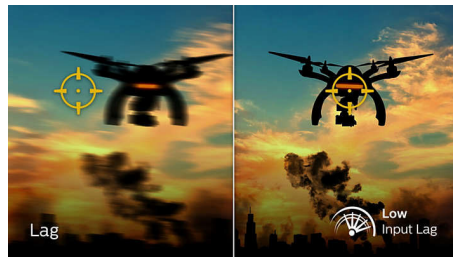

165 Hz Gaming

You play intense, competitive gaming. You demand display with lag free, ultra-smooth images. This Philips display redraws the screen image up to 165 times per second, effectively faster than a standard display. A lower frame rate can make enemies appear to jump from spot to spot on the screen, making them difficult targets to hit. With 165 Hz frame rate, you get those critical missing images on the screen which shows enemy movement in ultra-smooth motion so you can easily target them. With ultra-low input lag and no screen tearing, this Philips display is your perfect gaming partner

1 ms MPRT fast response

MPRT (motion picture response time) is a more intuitive way to describe response time, which directly refers to the duration between seeing blurry noise and clean, crisp images. The Philips gaming monitor with 1 ms MPRT effectively eliminates smearing and motion blur and delivers sharper and more precise visuals to enhance your gaming experience. The best choice for playing thrilling and twitch-sensitive games.

Low Input Lag

Input lag is the amount of time that elapses between performing an action with connected devices and seeing the result on screen. Low input lag reduces the time delay between entering a command from your devices to monitor, greatly improving play on twitch-sensitive video games, particularly important for playing fast-paced, competitive games.