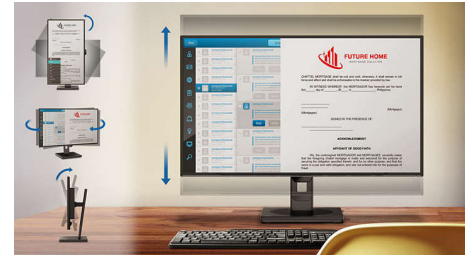

HDMI Ready

An HDMI-ready device has all the required hardware to accept High-Definition Multimedia Interface (HDMI) input. An HDMI cable enables high-quality digital video and audio to be transmitted over a single cable from a PC or any number of AV sources (including set-top boxes, DVD players, A/V receivers and video cameras).

Built-in stereo speakers

A pair of high-quality stereo speakers built into a display device. They may be visible front firing, or invisible down firing, top firing, rear firing etc. depending on model and design.

SmartErgoBase

The SmartErgoBase is a monitor base that delivers ergonomic display comfort and provides cable management. The base can swivel, tilt and rotate to various angles to ensure maximum comfort. The height-adjustable stand guarantees the optimal viewing level, reducing the physical strains of a long workday, while cable management reduces cable clutter and keeps the workspace neat and professional.