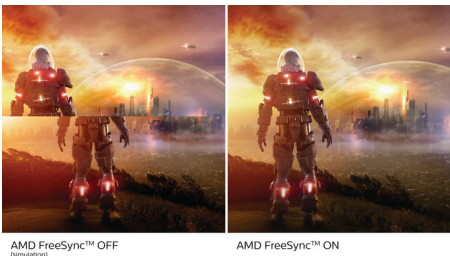

Ultra-smooth gaming

Gaming shouldn't be a choice between choppy gameplay or broken frames. With the new

Philips monitor it doesn't have to be. Get fluid, artifact-free performance at virtually any framerate with AMD FreeSync™ technology, smooth quick refresh and ultra-fast response time.