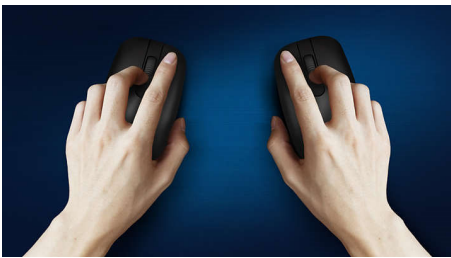

Keyboard designed for ultimate productivity

- Familiar layout for easy typing
- Low-profile keys for comfortable quiet typing
- Thin-profile design looks great on your desk

Plug and Play

- Simple plug-and-play wired USB connections

PHILIPS

Wireless keyboard-mouse combo
4 buttons USB 2.0 Wired, Optical Sensor

SPT6264/01

Highlights

Plug-and-play

Simple plug-and-play wired USB connections

Comfortable ergonomic design

Comfortable ergonomic mouse design feels great

Keystrokes for durability

Keys last millions of keystrokes for durability

Ambidextrous mouse design

Ambidextrous shape feels good in right or left hand

Familiar keyboard layout

Familiar layout for easy typing

Smooth optical tracking

High-definition optical tracking for smooth control

Quiet-typing

Low-profile keys for comfortable quiet typing

Thin-profile design

Thin-profile design looks great on your desk

Specifications