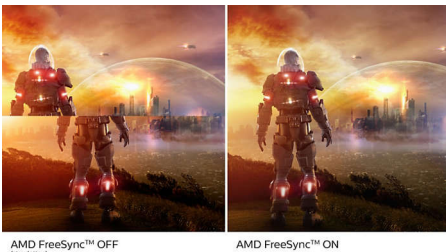

AMD FreeSync™ Premium

Gaming shouldn't be a choice between choppy gameplay or broken frames. AMD FreeSync™ Premium equips serious gamers with a fluid, tear-free gameplay experience at peak performance. There are no compromises, game confidently with a high refresh rate, low framerate compensation, and low latency.