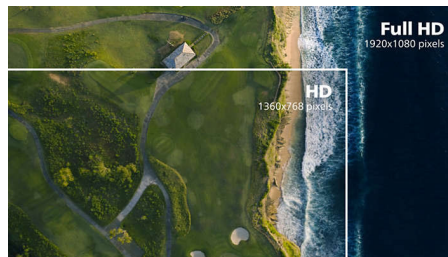

16:9 Full HD display

Picture quality matters. Regular displays deliver quality, but you expect more. This display features enhanced Full HD 1920 x 1080 resolution. With Full HD for crisp detail paired with high brightness, incredible contrast and realistic colours, expect a true-to-life picture.