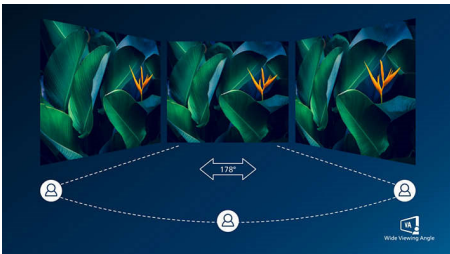

PHILIPS

Full HD Curved LCD monitor
E Line 27" (68.6 cm), 1920 x 1080 (Full HD)

271E1SCA/01

Highlights

Curved display design

Desktop monitors offer a personal user experience, which suits a curved design very well. The curved screen provides a pleasant yet subtle immersion effect, which focuses on you at the centre of your desk.

VA display

The Philips VA LED display uses an advanced multi-domain vertical alignment technology that gives you super-high static contrast ratios for extra-vivid and bright images. While standard office applications are handled with ease, it is especially suitable for photos, web browsing, films, gaming and demanding graphical applications. Its optimised pixel management technology gives you a 178/178 degree extra-wide viewing angle, resulting in crisp images.