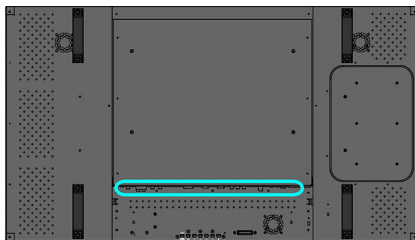

Supported Display Resolution

- Computer formats: 640 x 480, 60, 67, 72, 75Hz, 800 x 600, 56, 60, 72, 75Hz, 1024 x 768, 60Hz, 1280 x 768, 60Hz, 1280 x 800, 60Hz, 1280 x 1024, 60Hz, 1360 x 768, 60Hz, 1366 x 768, 60Hz, 1440 x 900, 60Hz, 1600 x 1200, 60Hz, 1920 x 1080, 60Hz, 1920 x 1200, 60Hz
- Video formats: 480i, 60Hz, 480p, 60Hz, 576p, 50Hz, 576i, 50Hz, 720p, 50, 60Hz, 1080i, 50, 60Hz, 1080p, 50, 60Hz

Dimensions

- Bezel thickness: B/R 2.4mm - 0.09 inch, T/L 4.3mm - 0.16 inch
- Smart Insert mount: 200 x 280 x 55 mm
- Smart insert in inch (WxHxD): 7.9 x 11.0 x 2.17 inch
- Set Width: 1026 mm
- Product weight: 27.5 kg
- Set Height: 578 mm
- Set Depth: 133 mm
- Set Width (inch): 40.4 inch
- Set Height (inch): 22.8 inch
- Wall Mount: 400x200mm (Set), 100x100mm (Smart insert)
- Set Depth (inch): 5.2 inch
- Product weight (lb): 60.6 lb

Operating conditions

- Temperature range (operation): 0 - 40 °C
- MTBF: 50.000 hour(s)
- Relative humidity: 5 - 90 %

Accessories

- Included accessories: Remote Control, Batteries for remote control, AC Power Cord, VGA cable, User manual on CD-ROM, Quick start guide
- Optional accessories: Fixed wall mount, Flexible wall mount, Ceiling mount

Miscellaneous

- Bezel: metallic anthracite
- On-Screen Display Languages: English, French, German, Italian, Polish, Turkish, Russian, Simplified

Issue date 2024-03-24

Version: 7.2.3

EAN: 87 12581 55151 3

© 2024 Koninklijke Philips N.V.
All Rights reserved.

Specifications are subject to change without notice.
Trademarks are the property of Koninklijke Philips N.V.
or their respective owners.

www.philips.com