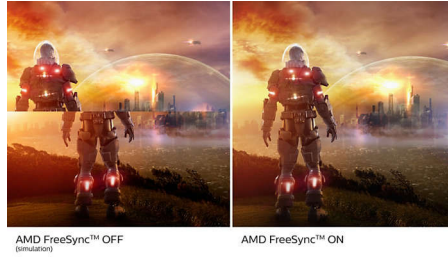

Ultra-smooth gaming

Gaming shouldn't be a choice between choppy gameplay or broken frames. With the new Philips monitor it doesn't have to be. Get fluid, artifact-free performance at virtually any framerate with AMD FreeSync™ technology, smooth quick refresh and ultra-fast response time.