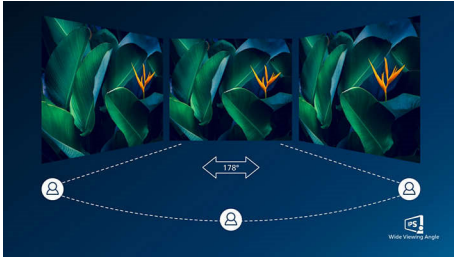

Superb Picture Quality

- SmartContrast for rich black details
- 16:9 Full HD display for crisp detailed images
- IPS LED wide view technology for image and color accuracy
- SmartImage game mode optimized for gamers
- Effortlessly smooth gameplay with AMD FreeSync™ technology

PHILIPS

LCD monitor
E Line 24 (23.8" / 60.5 cm diag.), 1920 x 1080 (Full HD)

Highlights

IPS technology

IPS displays use an advanced technology which gives you extra wide viewing angles of 178/178 degree, making it possible to view the display from almost any angle. Unlike standard TN panels, IPS displays gives you remarkably crisp images with vivid colors, making it ideal not only for Photos, movies and web browsing, but also for professional applications which demand color accuracy and consistent brightness at all times.