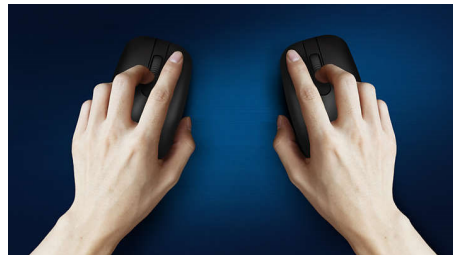

PHILIPS

Keyboard-mouse combo
3 buttons 2.4GHz Wireless, Optical Sensor

SPT6324/69

Highlights

Familiar keyboard layout

Familiar layout for easy typing

Quiet-typing

Low-profile keys for comfortable quiet typing

Thin profile design

Thin profile design looks great on your desk

Smooth optical tracking

High definition optical tracking for smooth control

Comfortable ergonomic design

Comfortable ergonomic mouse design feels great

Ambidextrous mouse design

Ambidextrous shape feels good in right or left hand

Keystrokes for durability

Keys last millions of keystrokes for durability

Water resistant keys

Life can be messy. With this water resistant keyboard, the occasional spill or spray off is no problem. These keyboards are built to last.