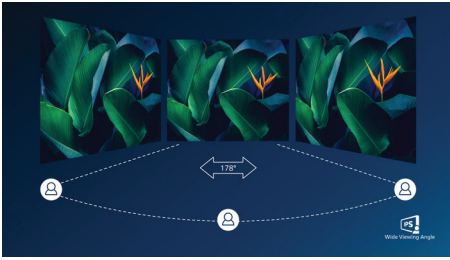

Vivid pictures every time

- IPS LED wide view technology for image and color accuracy
- 16:9 Full HD display for crisp detailed images
- Narrow border display for a seamless appearance
- SmartContrast for rich black details
- SmartImage presets for easy optimized image settings

Easy on the eyes

- Less eye fatigue with Flicker-free technology
- LowBlue Mode for easy on-the-eyes productivity
- EasyRead mode for a paper-like reading experience

Perfectly designed for your space

- Compact design saves space
- Mercury Free eco-friendly display
- VESA mount allows for flexibility

PHILIPS

Full HD LCD monitor
V Line 27" (68.6 cm), 1920 x 1080 (Full HD)

273V7QSB/01

Highlights

IPS technology

IPS displays use an advanced technology which gives you extra wide viewing angles of 178/178 degree, making it possible to view the display from almost any angle. Unlike standard TN panels, IPS displays gives you remarkably crisp images with vivid colors, making it ideal not only for Photos, movies and web browsing, but also for professional applications which demand color accuracy and consistent brightness at all times.

UltraNarrow Border

The new Philips displays feature ultra-narrow borders which allow for minimal distractions

and maximum viewing size. Especially suited for multi-display or tiling setup like gaming, graphic design and professional applications, the ultra-narrow border display gives you the feeling of using one large display.