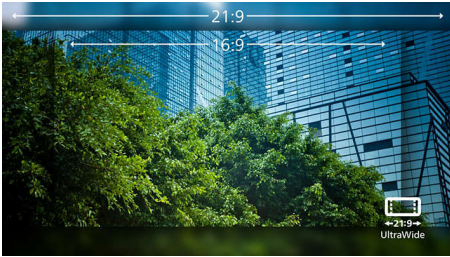

Highlights

UltraWide CrystalClear images

These Philips screens deliver CrystalClear, UltraWide Quad HD 3440 x 1440 pixel images. Utilizing high performance panels with high-density pixel count, 178/178 wide viewing angles, these new displays will make your images and graphics come alive. The UltraWide 21:9 format enables more productivity with more room for side-by-side comparisons and more viewable spreadsheet columns. Whether you are demanding professional requiring extremely detailed information for CAD-CAM solutions, or a financial wizard working on huge spreadsheets, Philips displays delivers CrystalClear images.