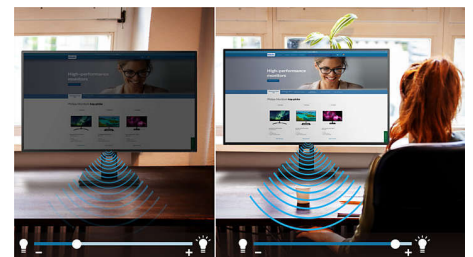

PowerSensor

PowerSensor is a built-in 'people sensor' that transmits and receives harmless infrared signals to determine if the user is present and automatically reduces monitor brightness when the user steps away from the desk, cutting energy costs by up to 70 percent and prolonging monitor life.

USB Docking

Ultra Wide Color

Wide Viewing Angle

LowBlue Mode

Windows Hello

PowerSensor

Flicker-free

Quad HD

Wide Viewing Angle